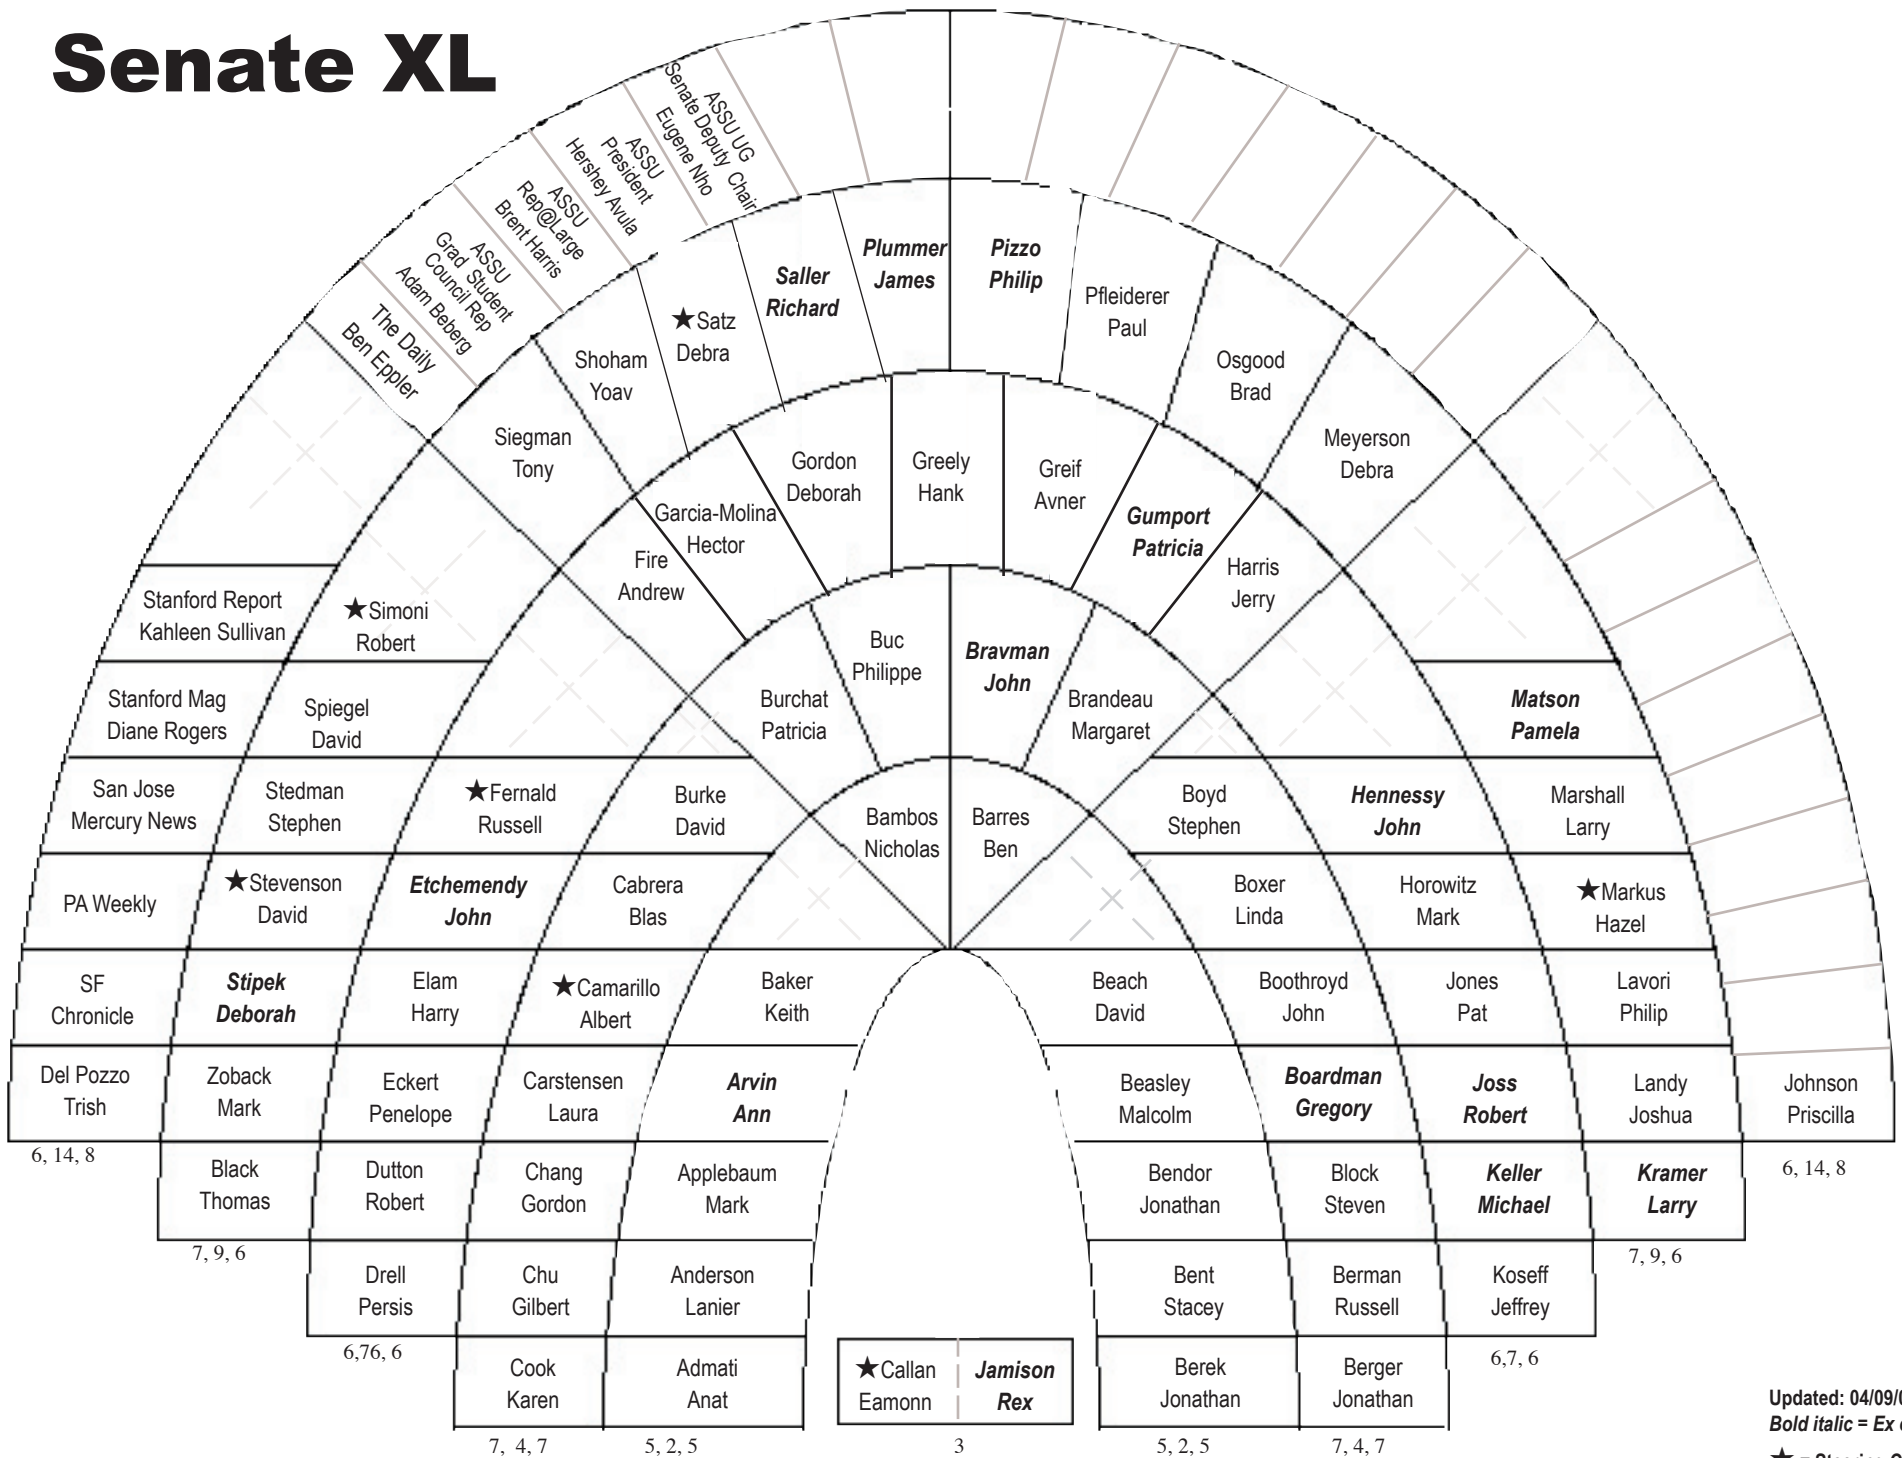

# Senate XL

★Callan Eamonn    **Jamison Rex**

Updated: 04/09/08  
**Bold italic = Ex officio**  
 ★ = Steering Committee